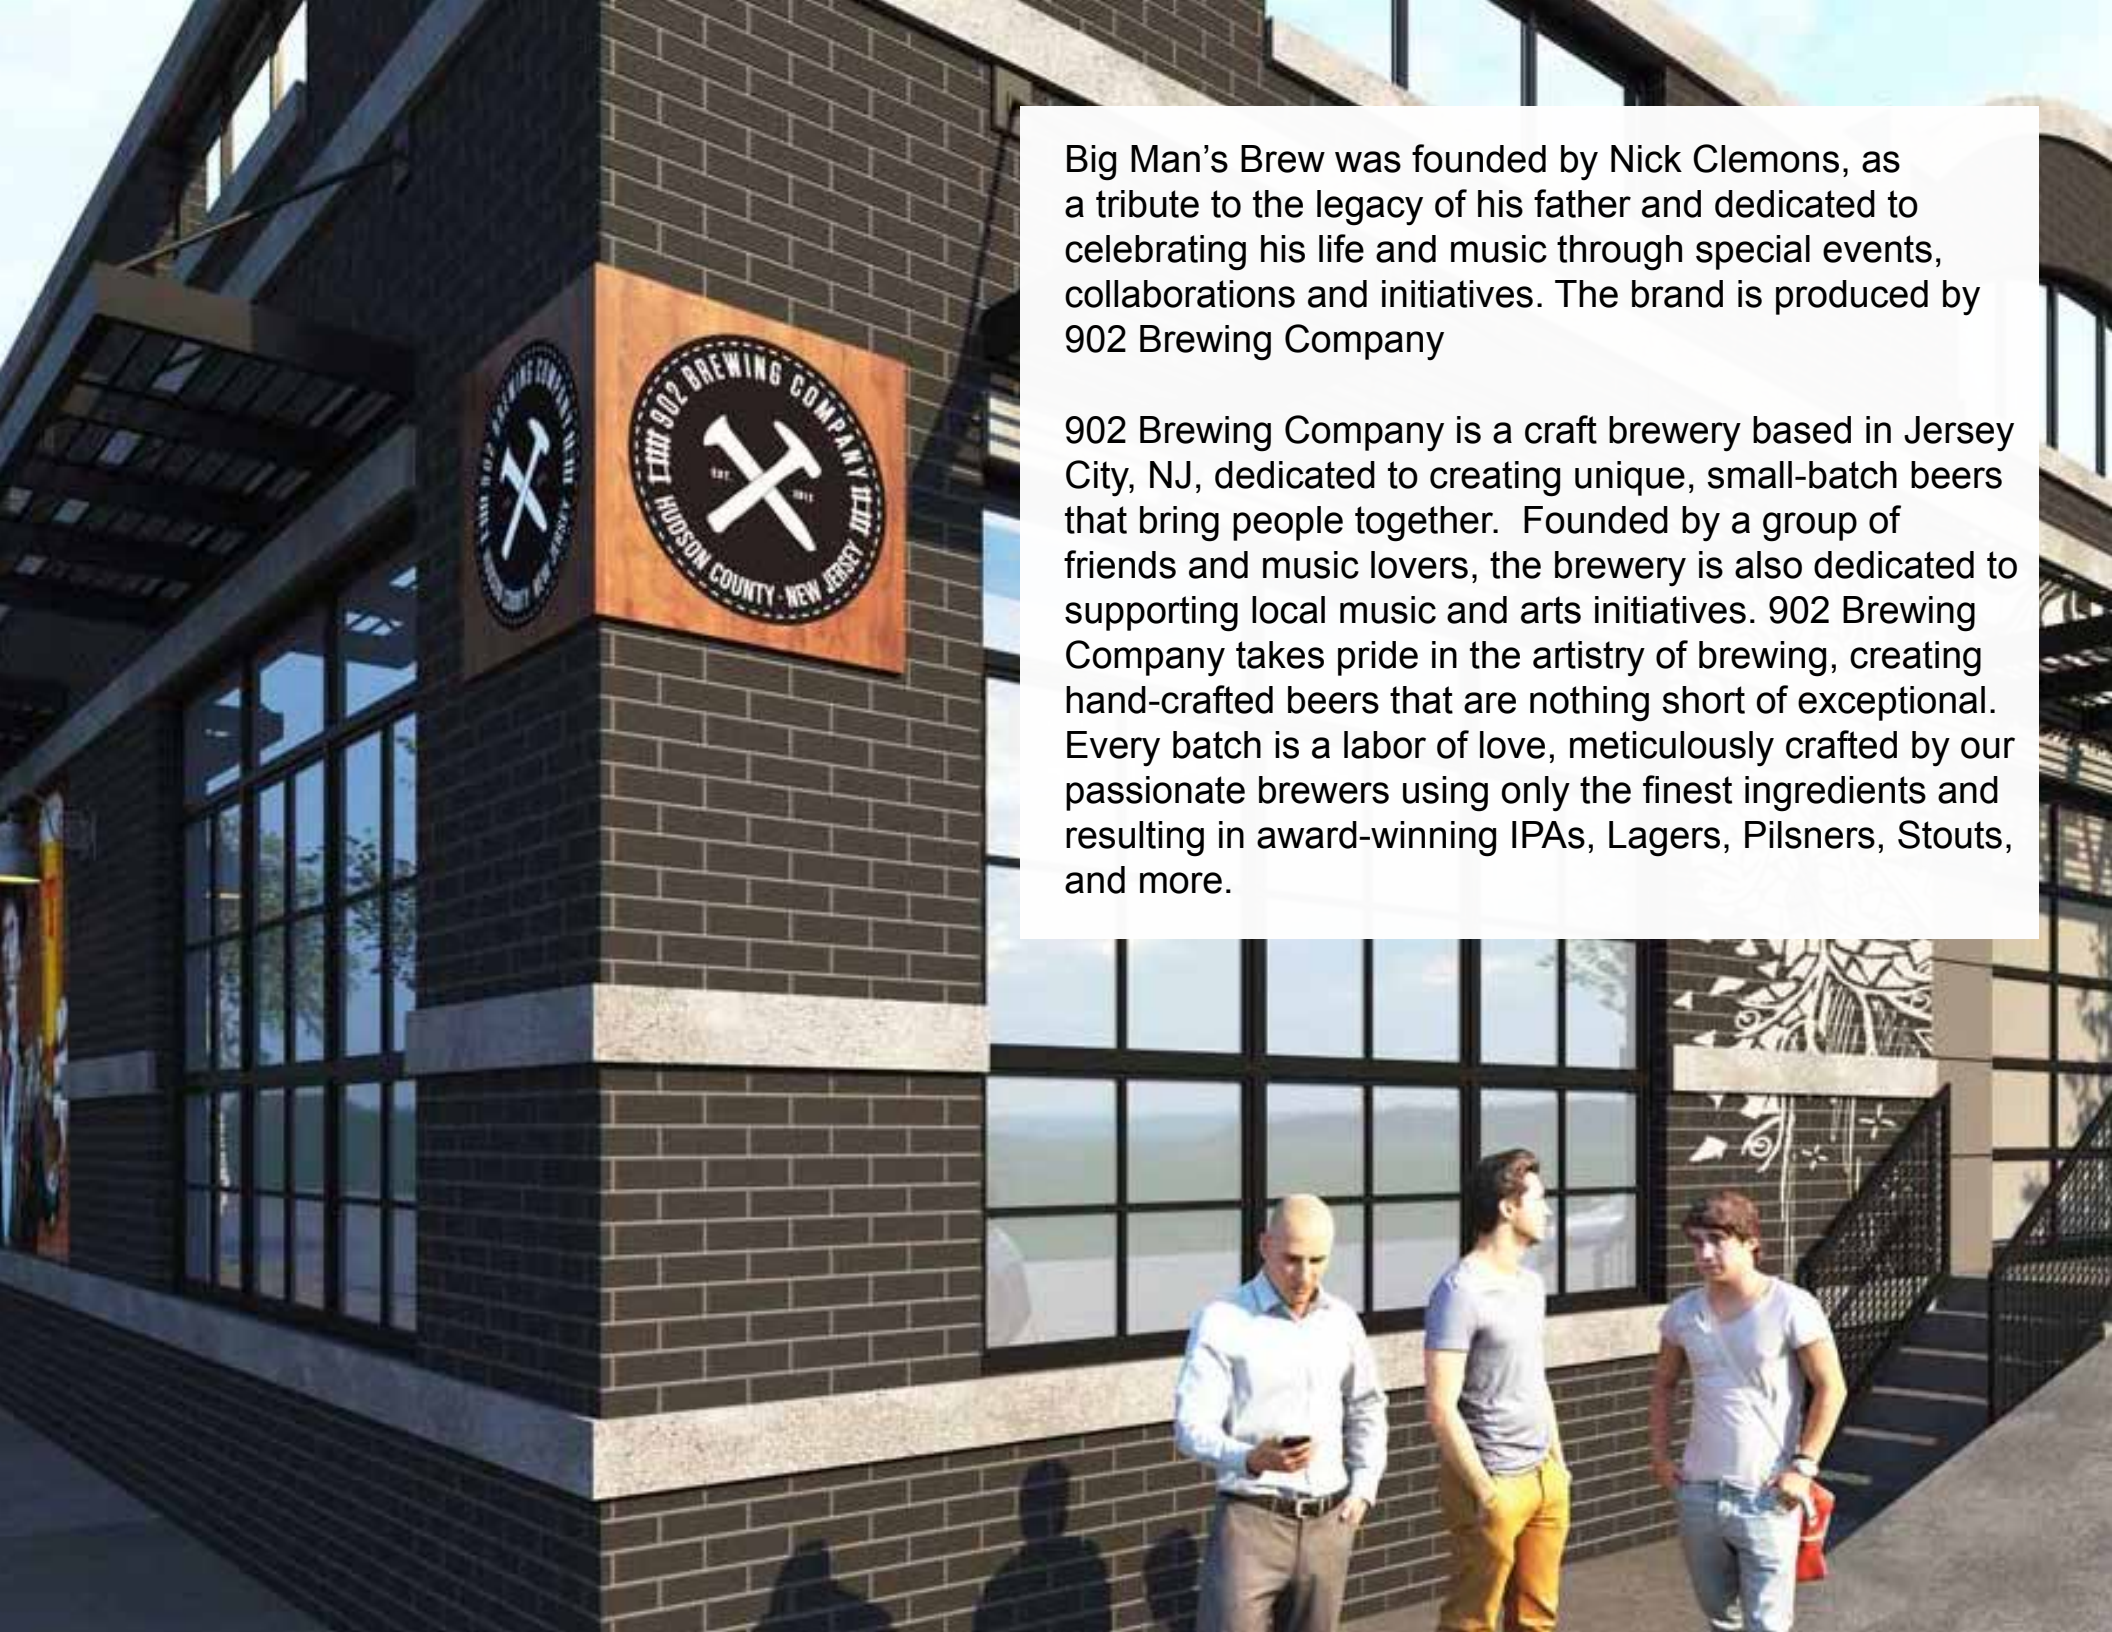

### **Hazy Groove IPA**

Is a juicy and refreshing India Pale Ale. It's unfiltered and, just like the BIG MAN, holds nothing back! It's loaded with Citra and Mosaic hops for a refreshing citrus flavor and a rockin' 6.3% ABV. It's a highly drinkable brew that captures the BIG MAN'S enthusiasm for living life to the fullest.

### **Big Man's Brew**

#### **Blueberry Sour:**

A tart sour ale with hundreds of pounds of locally grown blueberries, courtesy of Emery's Farms added. Clean, crisp, and flavorful.

Big Man's Brew was founded by Nick Clemons, as a tribute to the legacy of his father and dedicated to celebrating his life and music through special events, collaborations and initiatives. The brand is produced by 902 Brewing Company

902 Brewing Company is a craft brewery based in Jersey City, NJ, dedicated to creating unique, small-batch beers that bring people together. Founded by a group of friends and music lovers, the brewery is also dedicated to supporting local music and arts initiatives. 902 Brewing Company takes pride in the artistry of brewing, creating hand-crafted beers that are nothing short of exceptional. Every batch is a labor of love, meticulously crafted by our passionate brewers using only the finest ingredients and resulting in award-winning IPAs, Lagers, Pilsners, Stouts, and more.